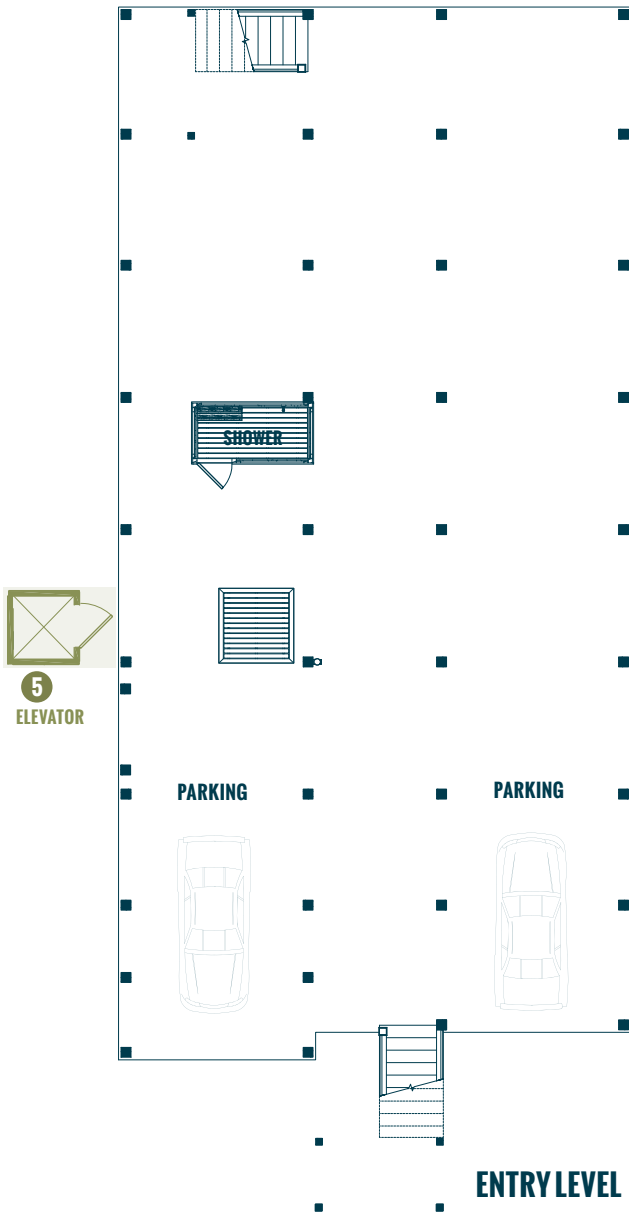

11/05/2016

LONG BEACH I

3411 HEALY DRIVE, SUITE A, WINSTON-SALEM, NC 27103 | 336.659.8211
4330 SOUTHPORT SUPPLY ROAD, SUITE 101, SOUTHPORT, NC 28461 | 910.363.1620

ISENHOURHOMES.COM