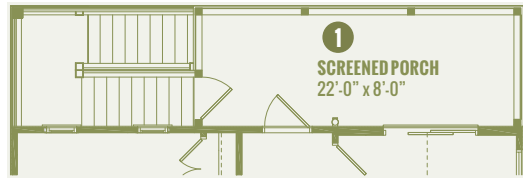

11/05/2016

LONG BEACH I

3411 HEALY DRIVE, SUITE A, WINSTON-SALEM, NC 27103 | 336.659.8211
4330 SOUTHPORT SUPPLY ROAD, SUITE 101, SOUTHPORT, NC 28461 | 910.363.1620

ISENHOURHOMES.COM