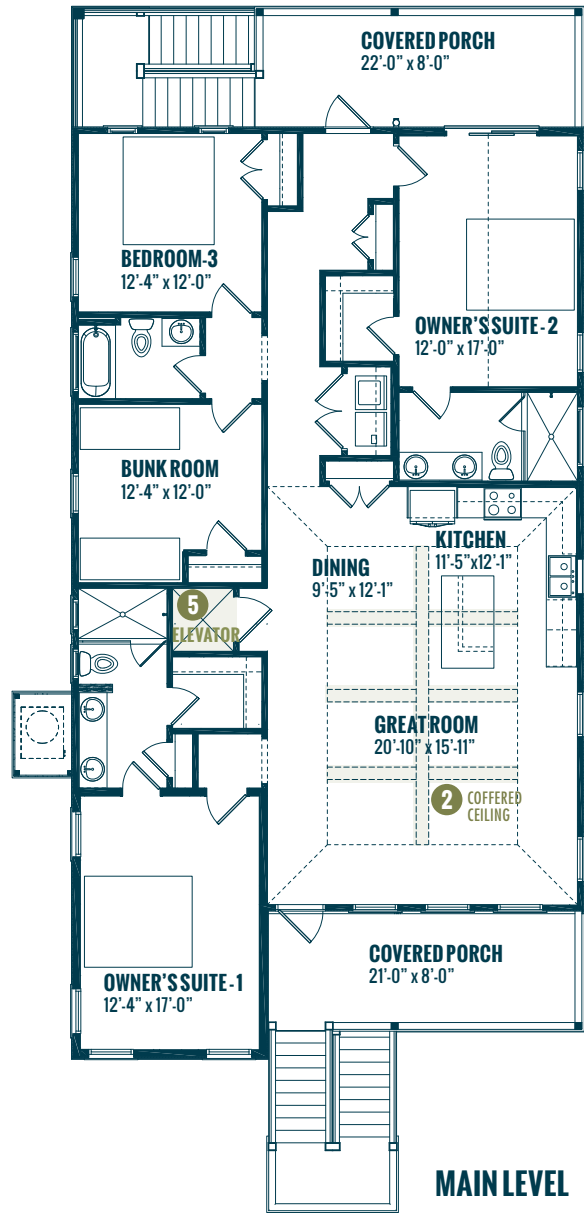

11/05/2016

LONG BEACH I

3411 HEALY DRIVE, SUITE A, WINSTON-SALEM, NC 27103 | 336.659.8211
4330 SOUTHPORT SUPPLY ROAD, SUITE 101, SOUTHPORT, NC 28461 | 910.363.1620

ISENHOURHOMES.COM